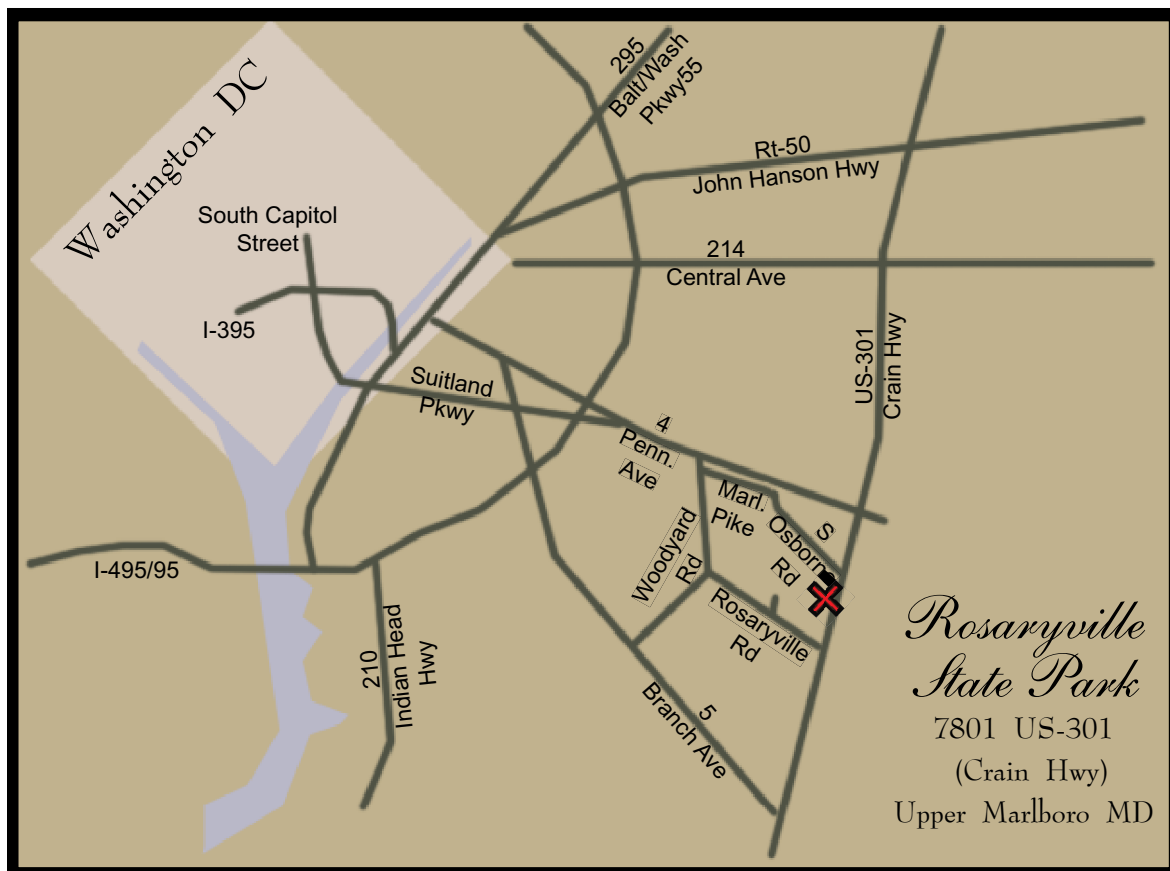

Directions To Rosaryville State Park

From Interstate 95 (the Washington Capitol Beltway):

Take MD exit 11a Route for SR-4 South (Pennsylvania Ave).

Turn right onto Woodyard Road (SR-233 south).

At first light take left on Marlboro Pike, The road's name changes to S Osborne Rd.

Turn right on US-301 south (Old Crain Hwy)

Rosaryville State Park is about a 100 yards on the right.

From Annapolis:

Take US-50 west toward Washington DC

Take exit 13, US-301 south (Old Crain Hwy) travel about 14 miles

Rosaryville State Park is about a 100 yards on the right on US-301, past the S. Osborne Rd US-301 Intersection.

From Waldorf:

US-301 north

Travel about 10.3 miles (from north Waldorf)

Make U-Turn at S Osborne Road intersection.

Rosaryville State Park is about a 100 yards on the right on US-301, past the S. Osborne Rd US-301 Intersection.

7801 Old Crain Hwy, US-301. Upper Marlboro MD 20772