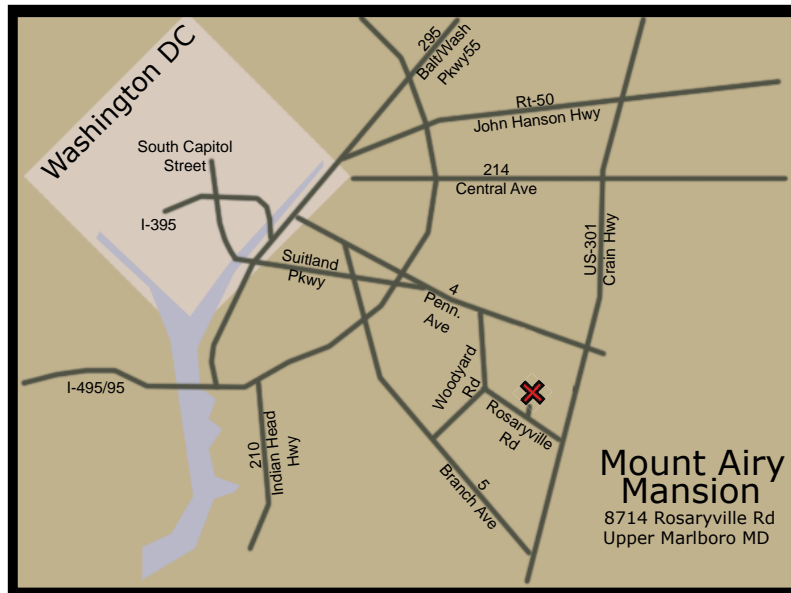

If using a GPS, Mapquest, Google Maps etc.,  
Please enter 9640 Rosaryville Road for the Address.

**From Washington**

- Take 395 North Take 295 South
- Take exit 3A, Suitland Parkway (travel to end of pkwy)
- Turn right on Pennsylvania Ave (route 4). Travel for 2 miles
- Exit for 223 Woodyard Rd towards Clinton. (the third light on Woodyard Rd proceed straight through the light and you will be traveling on Rosaryville Rd)
- Continue 1.7 miles to 8714 Rosaryville Rd (on Left, 8714 is within the 9000 block of Rosaryville Rd)

**From Beltway north of Washington DC (Rockville & Baltimore)**

- Take exit 11a- Pennsylvania Ave, Upper Marlboro. Drive 3 miles on Pennsylvania Ave
- Take Exit for 223 Woodyard Rd towards Clinton (at the third light on Woodyard Rd proceed straight through the light and you will be traveling on Rosaryville Rd.
- Continue 1.7 miles to 8714 Rosaryville Rd (on Left, 8714 is within the 9000 block of Rosaryville Rd)

**From Beltway South of D.C. (Richmond, Alexandria)**

- From the Beltway south of Washington DC, Take MD exit 7A, Branch Ave
- Take Woodyard Rd exit to Melwood.
- At third light turn right on Rosaryville Rd. Proceed to 8714 Rosaryville Rd (on Left, 8714 is within the 9000 block of Rosaryville Rd)

**From Annapolis**

- Take 50 west
- Take US 301 south, Drive 15.9 miles
- Turn right onto Rosaryville Rd. Go 1 mile 8714 Rosaryville Rd will be to your right

**From Waldorf**

- Take US 301 north.
- Turn left onto Rosaryville Rd. Drive 1 mile.
- 8714 Rosaryville Rd will be to your right